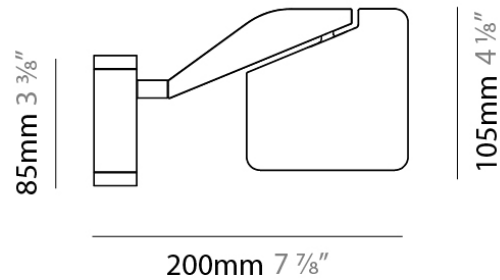

JACKIE SURFACE

D83410- : D83410-BLK

PROJECT _____

TYPE _____

NOTES _____

QUANTITY _____

DATE _____

GENERAL

Series: Jackie

Brand: Panzeri

Division: Design

Mounting Type: Surface

Mounting Location: Wall

Subcategory: Task

PHYSICAL

Shape: Abstract

Length (mm): 105

Length (in): 4 1/8

Width (mm): 105

Width (in): 4 1/8

Height (mm): 105

Height (in): 4 1/8

Extension (mm): 200

Extension (in): 7 7/8

Light Distribution: Adjustable / Direct

Weight (kg): 0.525

Weight (lbs): 1.157

Diffuser: Acrylic - satin finish

Fixture Material: Aluminum Die Cast

ELECTRICAL

Input Wattage Range: 10 - 19 W

Lamp Type: LED

Input Wattage (W): 10

Total Output Wattage (W): 8

Dimming: 5-Step Touch Dimming

Driver Included: Yes

Driver Location: Integrated

Driver Type: Constant Current - 120Vac

Driver Class: Class 2

Input Voltage (V): 120

Output Voltage (V): 24

LED

Number of LEDs: 1

Color Temperature (°K): 3000

Max. Delivered Lumen (lm): 526

Nominal Lumen (lm): 600

CRI: >90 CRI

Efficiency (%): 87.667

Efficacy (lm/w): 52.6

Lamp Life (hrs): 50000

OPTICAL

Optic°: Diffused

RATINGS AND CERTIFICATIONS

Certified By: CSA Certified to UL and CSA Standards

IP rating: IP40