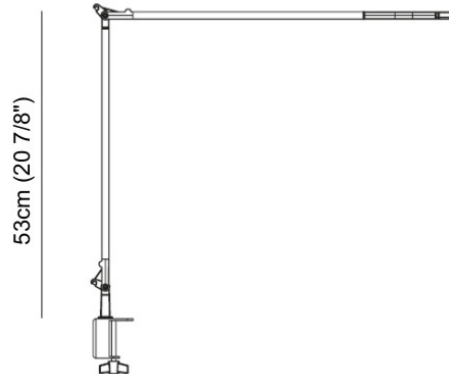

PHYSICAL

Shape: Abstract
Length (mm): 105
Length (in): 4 1/8
Width (mm): 105
Width (in): 4 1/8
Height (mm): 105
Height (in): 4 1/8
Extension (mm): 200
Extension (in): 7 7/8
Light Distribution: Adjustable / Direct
Weight (kg): 0.525
Weight (lbs): 1.157
Diffuser: Acrylic - satin finish
Fixture Material: Aluminum Die Cast

PHYSICAL

Shape: Abstract
 Length (mm): 590
 Length (in): 23 1/4
 Height (mm): 530
 Height (in): 20 7/8
 Light Distribution: Adjustable / Direct
 Weight (kg): 0.825
 Weight (lbs): 1.82
 Fixture Material: Aluminum Die Cast

OPTICAL

RATINGS AND CERTIFICATIONS

Certified By: CSA Certified to UL and CSA Standards
 IP rating: IP40

10.5cm
(4 1/8")

59cm (23 1/4")

53cm (20 7/8")

5cm (1 15/16")

LEGEND