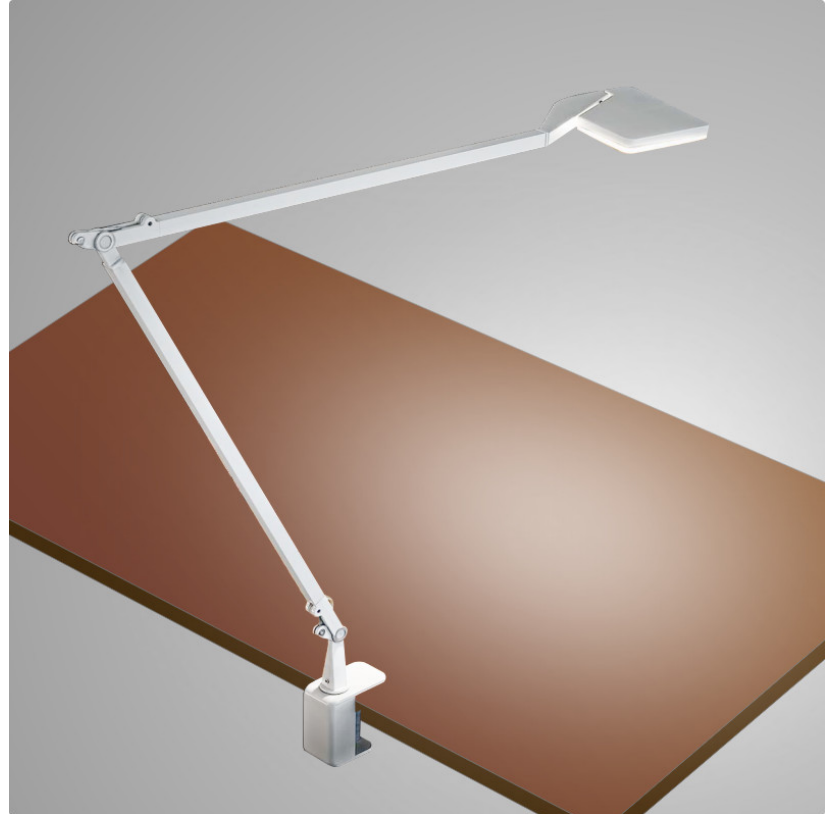

PROJECT
TYPE
NOTES
QUANTITY
DATE

JACKIE - WITH CLAMP PORTABLE

D84355- : D84355-WHI

GENERAL

Series: Jackie
Subseries: Jackie - with Clamp
Brand: Panzeri
Division: Design
Mounting Type: Portable
Mounting Location: Table
Subcategory: Task

PHYSICAL

Shape: Abstract
Length (mm): 590
Length (in): 23 1/4
Height (mm): 530
Height (in): 20 7/8
Light Distribution: Adjustable / Direct
Weight (kg): 0.825
Weight (lbs): 1.82
Fixture Material: Aluminum Die Cast

ELECTRICAL

Lamp Type: LED
Input Wattage (W): 10
Dimming: 5-Step Touch Dimming
Driver Location: Inline Transformer Plug
Input Voltage (V): 120
Output Voltage (V): 24

LED

Color Temperature (°K): 3000
Max. Delivered Lumen (lm): 526
Nominal Lumen (lm): 600
CRI: >90 CRI
Lamp Life (hrs): 50000

OPTICAL

RATINGS AND CERTIFICATIONS

Certified By: CSA Certified to UL and CSA Standards
IP rating: IP40

10.5cm
(4 1/8")

59cm (23 1/4")