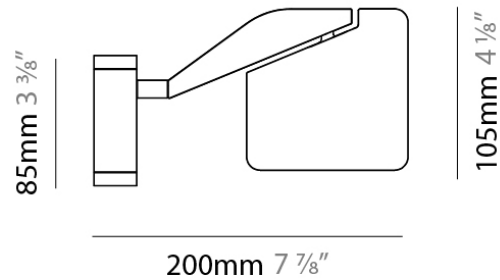

JACKIE SURFACE

D83410- : D83410-TIM

PROJECT _____

TYPE _____

NOTES _____

QUANTITY _____

DATE _____

GENERAL

Series: Jackie
Brand: Panzeri
Division: Design
Mounting Type: Surface
Mounting Location: Wall
Subcategory: Task

PHYSICAL

Shape: Abstract
Length (mm): 105
Length (in): 4 1/8
Width (mm): 105
Width (in): 4 1/8
Height (mm): 105
Height (in): 4 1/8
Extension (mm): 200
Extension (in): 7 7/8
Light Distribution: Adjustable / Direct
Weight (kg): 0.525
Weight (lbs): 1.157
Diffuser: Acrylic - satin finish
Fixture Material: Aluminum Die Cast

ELECTRICAL

Lamp Type: LED
Input Wattage (W): 10
Total Output Wattage (W): 8
Dimming: 5-Step Touch Dimming
Driver Included: Yes
Driver Location: Integrated
Driver Type: Constant Current 120Vac
Driver Class: Class 2
Input Voltage (V): 120
Output Voltage (V): 24

LED

Number of LEDs: 1
Color Temperature (°K): 3000
Max. Delivered Lumen (lm): 526
Nominal Lumen (lm): 600
CRI: >90 CRI
Efficiency (%): 87.667
Efficacy (lm/w): 52.6
Lamp Life (hrs): 50000

OPTICAL

Optic°: Diffused

RATINGS AND CERTIFICATIONS

Certified By: CSA Certified to UL and CSA Standards
IP rating: IP40